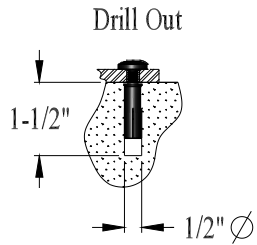

In Ground #12710
Surface #12136

Modern {Trailway} Rack
Surface Mount / In Ground Mount

SURFACE MOUNT

IN GROUND MOUNT

In Ground #12710
Surface #12136

Modern {Trailway} Racks
Surface Mount / In Ground Mount {Dims}