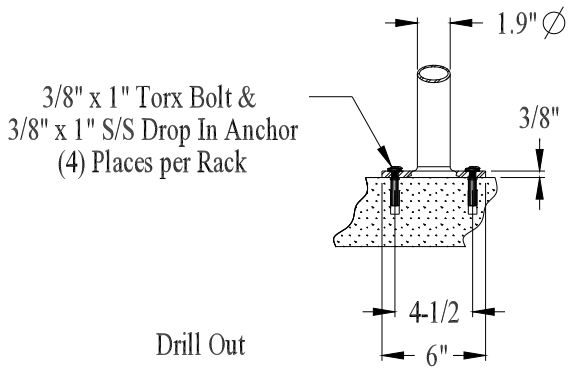

In Ground #12710
Surface #12136

Modern {Trailway} Rack
Surface Mount / In Ground Mount

SURFACE MOUNT

IN GROUND MOUNT

In Ground #12710
Surface #12136

Modern {Trailway} Racks
Surface Mount / In Ground Mount {Dims}